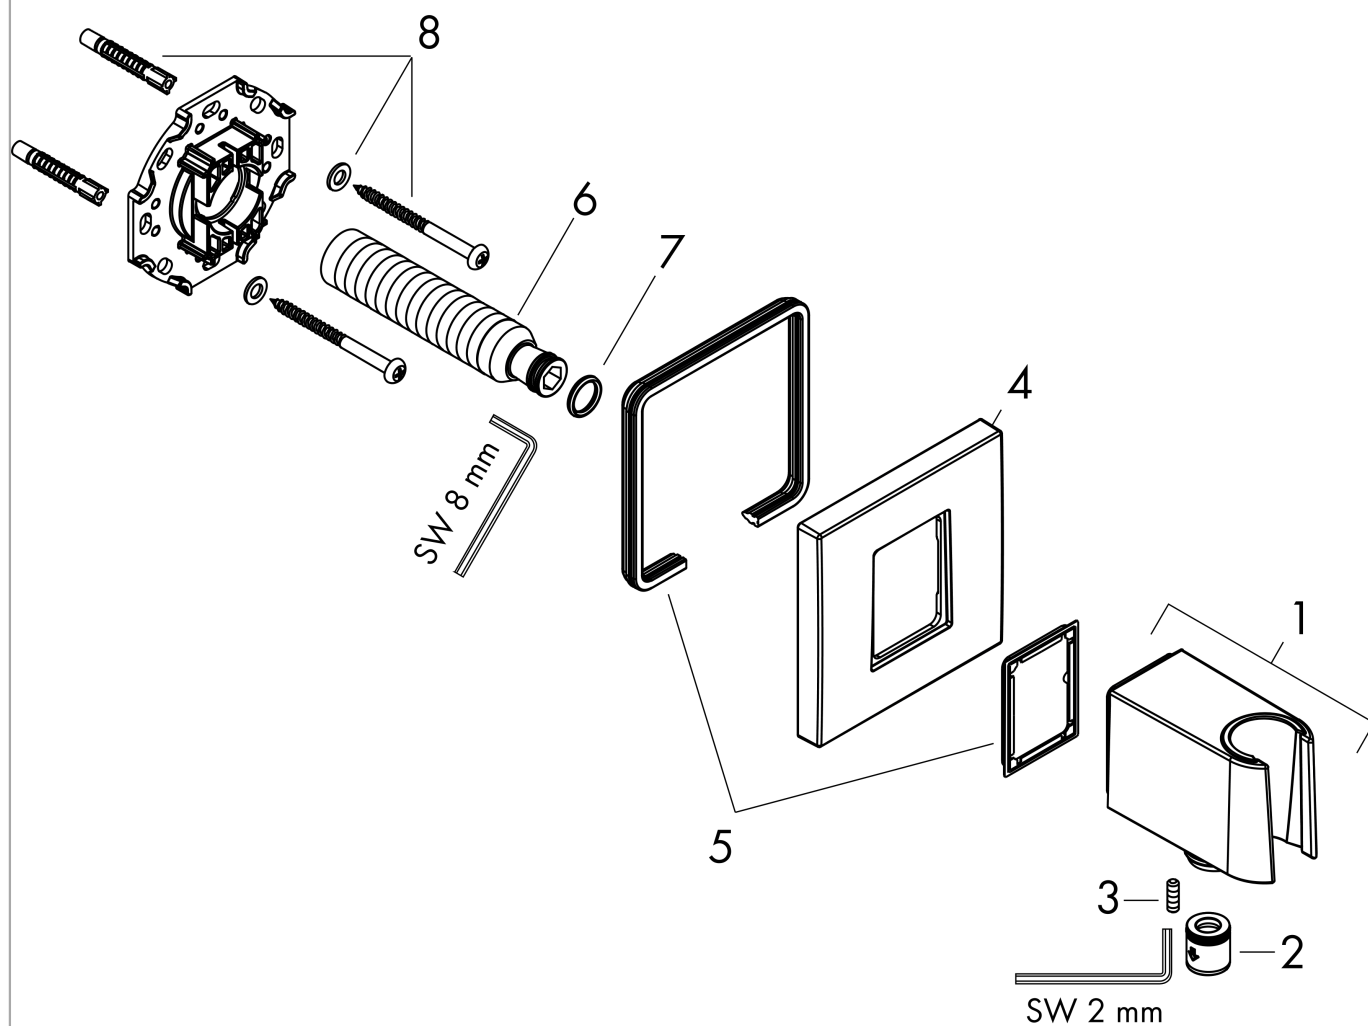

FixFit E**Wall outlet with shower holder**Surfaces: **Brushed Black Chrome**Article Number: **26889340****Description****product features**

- consists of: wall connector, escutcheon
- version: plastic housing with internal water supply made of plastic
- fixed holding position
- for all Hansgrohe hand showers
- for hoses with conical nut
- material: plastic
- with non-return valve
- connection type: G ½

Product image

FixFit E
Wall outlet with shower holder
 Surfaces: **Brushed Black Chrome** Article Number: **26889340**

Exploded Drawing

Year of production: >06/22

FixFit E

Wall outlet with shower holder

Surfaces: **Brushed Black Chrome** Article Number: **26889340**

Spare part list

Year of production: >06/22

Pos.	Description	Article Number	Price	PU
1	shower holder, assy	94695340	€ 129,23	1
2	set of non return valves DW 15	94074000	€ 13,92	1
3	null	93841000	€ 3,21	1
4	seal	94694000	€ 3,21	1
5	escutcheon	94693340	€ 105,91	1
6	connecting thread G½	98933000	€ 57,12	1
7	O-ring 11x2	98127000	€ 3,21	1
8	mounting set	96179000	€ 11,31	1